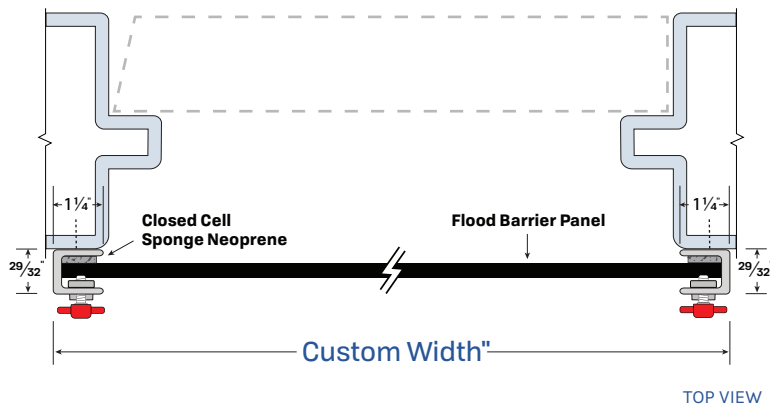

Single Flood Barrier for Standard Openings (Up to 48")

#5027 MOUNTED TO INSIDE OF FRAME

#5027MA mounted to the inside of the door frame.

#5127 MOUNTED TO OUTSIDE OF FRAME

#5127MA mounted to the outside of the door frame.

Flood Barriers