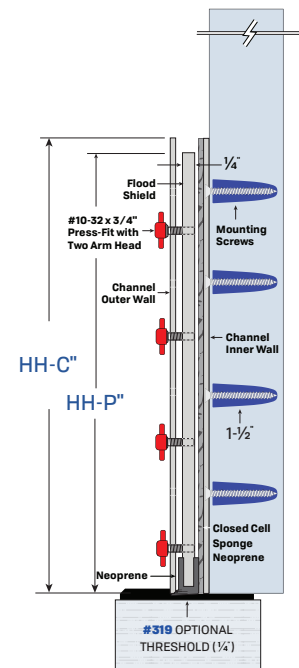

Single Flood Barrier for Standard Openings (Up to 48")

#5027 MOUNTED TO INSIDE OF FRAME

#5027MA mounted to the inside of the door frame.

#5127 MOUNTED TO OUTSIDE OF FRAME

#5127MA mounted to the outside of the door frame.

Flood Barriers