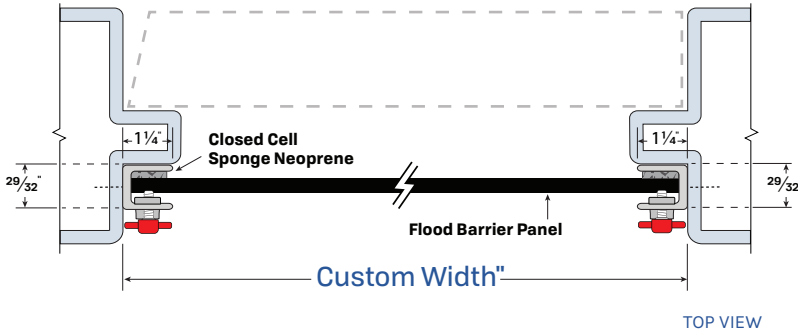

Single Flood Barrier for Standard Openings (Up to 48")

#5027 MOUNTED TO INSIDE OF FRAME

#5027MA mounted to the inside of the door frame.

#5127 MOUNTED TO OUTSIDE OF FRAME

#5127MA mounted to the outside of the door frame.

Flood Barriers